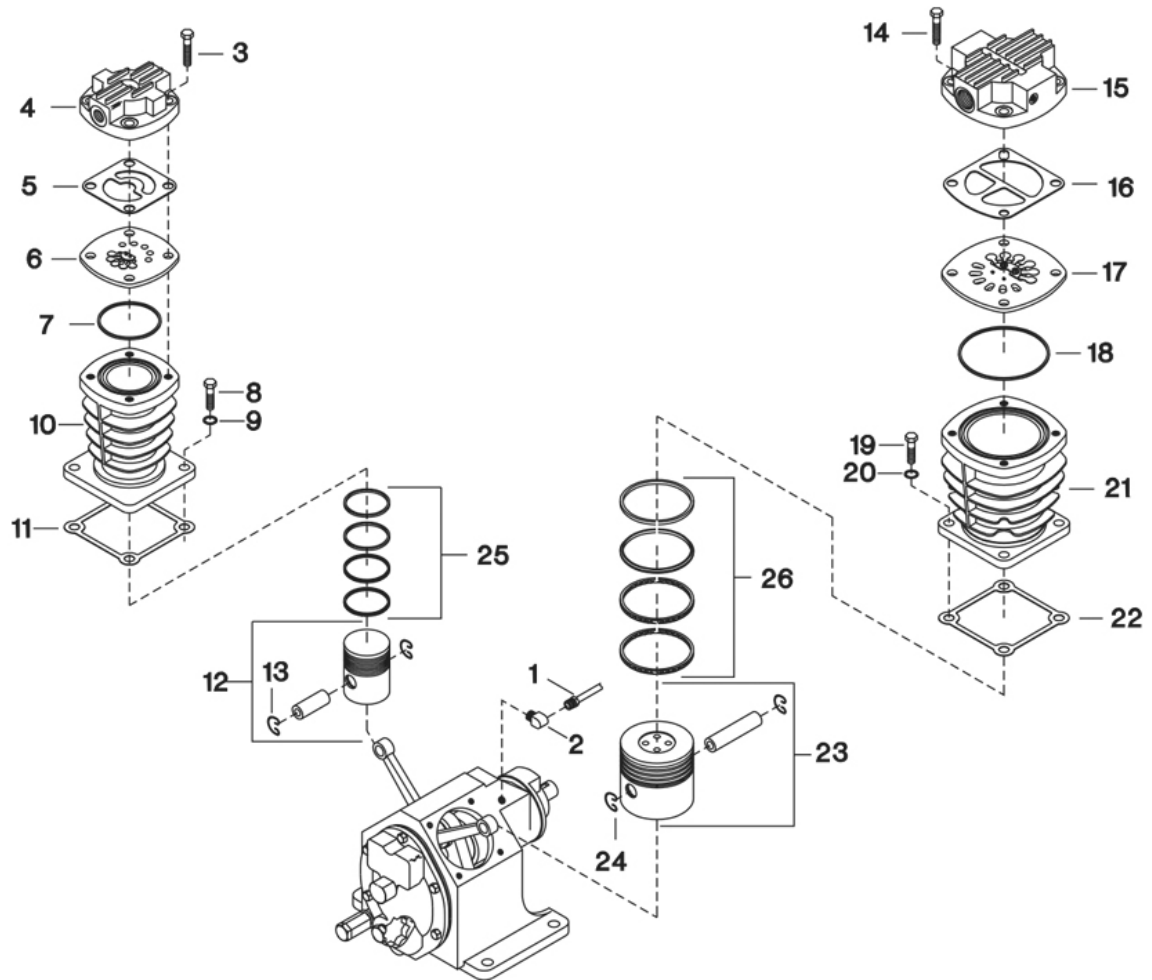

4. BARE COMPRESSOR - MODEL 2340

All manufacturer's names, numbers, photos, product description and/or part numbers are used for reference purposes only & it is not implied that any part listed is the product of these manufacturers. Since Approvement are made from time to time, the illustration and specifications are subject to change without notice.

4. BARE COMPRESSOR - MODEL 2340

No.	Description	Ref Part No.	QTY
4-1	Assy., Tube - Breather	32295651	1
4-2	Elbow, Tube -5/16 X 1/8"	95031860	2
4-3	Capscrew, Hex -1/2-13 X 1 -3/4"	95104188	4
4-4	Head, HP	32247827	1
4-5	Gasket, Head - HP	32247926	1
4-6	Assy., Valve Plate - HP (See Fig. B)	REF.	1
4-7	O-Ring - HP	32246878	1
4-8	Capscrew, Hex -3/8-16 X 1"	95035333	4
4-9	Gasket, Copper - 3/8"	95674677	4
4-10	Cylinder, Air - HP	32294415	1
4-11	Gasket, Flange	32293623	1
4-12	Assy., HP Piston - Complete	32496606	1
4-13	- Ring, Lock	35151067	2
4-14	Capscrew, Hex - 1/2 -13 X 1-3/4"	95104188	4
4-15	Head, LP	32247694	1
4-16	Gasket, Head - LP	32247934	1
4-17	Assy., Valve Plate - LP (See Fig. C)	REF.	1
4-18	O-Ring - LP	32246910	1
4-19	Capscrew, Hex - 3/8-16 X 1"	95035333	4
4-20	Gasket, Copper - 3/8"	95674677	4
4-21	Cylinder - LP	32293656	1
4-22	Gasket, Flange	32293623	1
4-23	Assy., LP Piston - Complete	32496572	1
4-24	- Ring, Lock	35151067	2
4-25	Set, Ring - HP	37138237	1
4-26	Set, Ring - LP	32194276	1